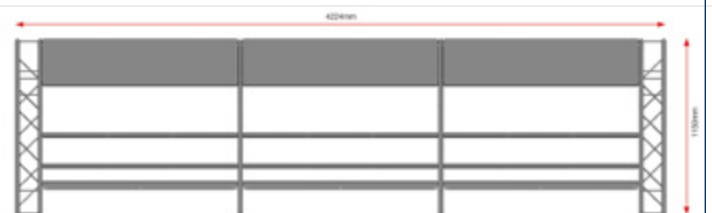

LiteConsole Triple