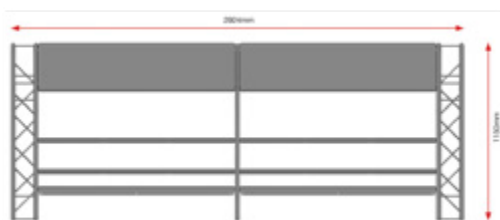

LiteConsole Double