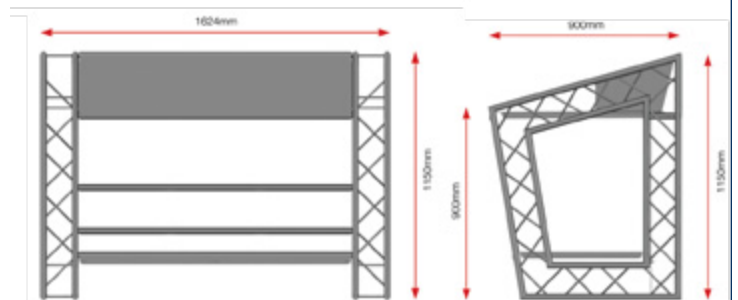

LiteConsole Single